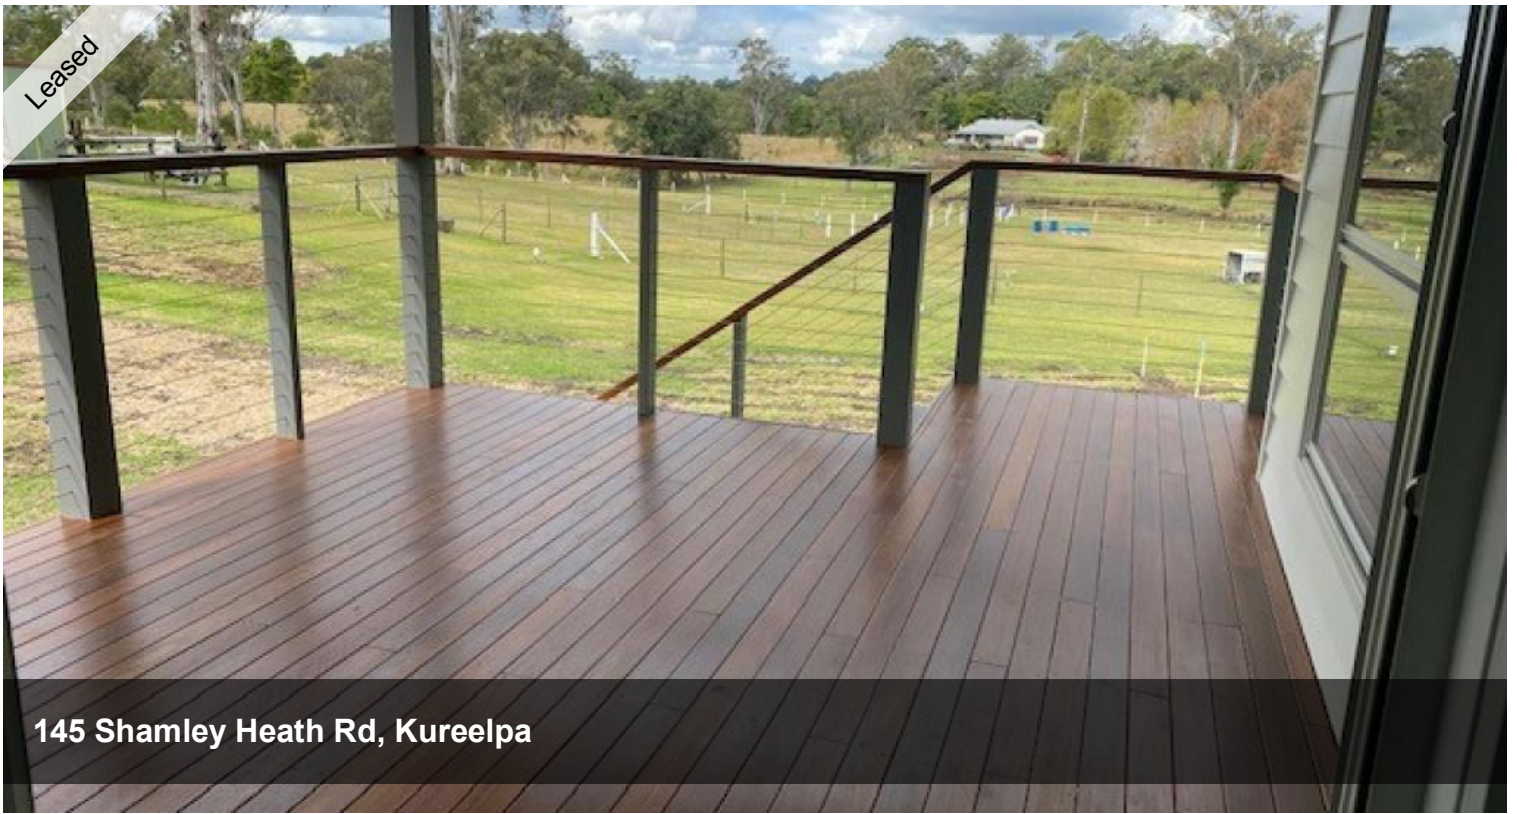

Leased

145 Shamley Heath Rd, Kureelpa