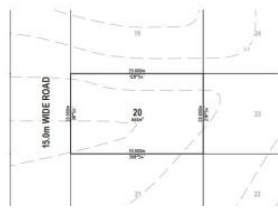

DESIGN YOUR OWN COASTAL DREAM HOME - READY TO BUILD ON NOW

Located in the newly developed, tree lined Oceans Edge Estate and just a short stroll to the water, this allotment provides the perfect blank canvas to design and build your own coastal dream home.

This block is perfect for the buyer looking for ample room for everything, including plenty of room for a pool, shed and side access for the motorhome, caravan or boat.

What 26 Torbanlea St Burrum Heads has to offer:

- Registered land ready to build on
- Flat lot easy to build on
- Underground power
- Town water
- Town sewer
- Approximately 350 meter stroll to the ocean
- Walking distance to Burrum Heads town centre which has all you need including a tavern, bowls club, convenience store, butcher, bakery, petrol station, post office, library, doctors and chemist
- Quiet location
- Short drive to the town's three boat ramps, providing you with direct access to great fishing in the Burrum River or the open waters of Hervey Bay

With seemingly endless sand and beautiful, calm waters Burrum Heads truly is a coastal paradise.

Burrum Heads is located a short 25 minute drive to Hervey Bay, which offers public and private hospitals, major retail shopping centres, popular tourist destinations and entertainment options along with airport facilities providing direct links to Brisbane and Sydney.

Whether you are looking for a seaside town to retire in or for a serene place to get back to each day after work, Burrum Heads suits both.

Secure your piece of coastal paradise. Call Shane today on 0434 342 232 and make your sea change dream a reality.

660 m2

Price	$295,000
Property Type	Residential
Property ID	11219
Land Area	660 m2

AGENT DETAILS

Shane Laraghy - 0434 342 232

OFFICE DETAILS

Hervey Bay and Burrum Heads
1/3 Ivor Drive Burrum Heads, QLD,
4659 Australia
0434 342 232