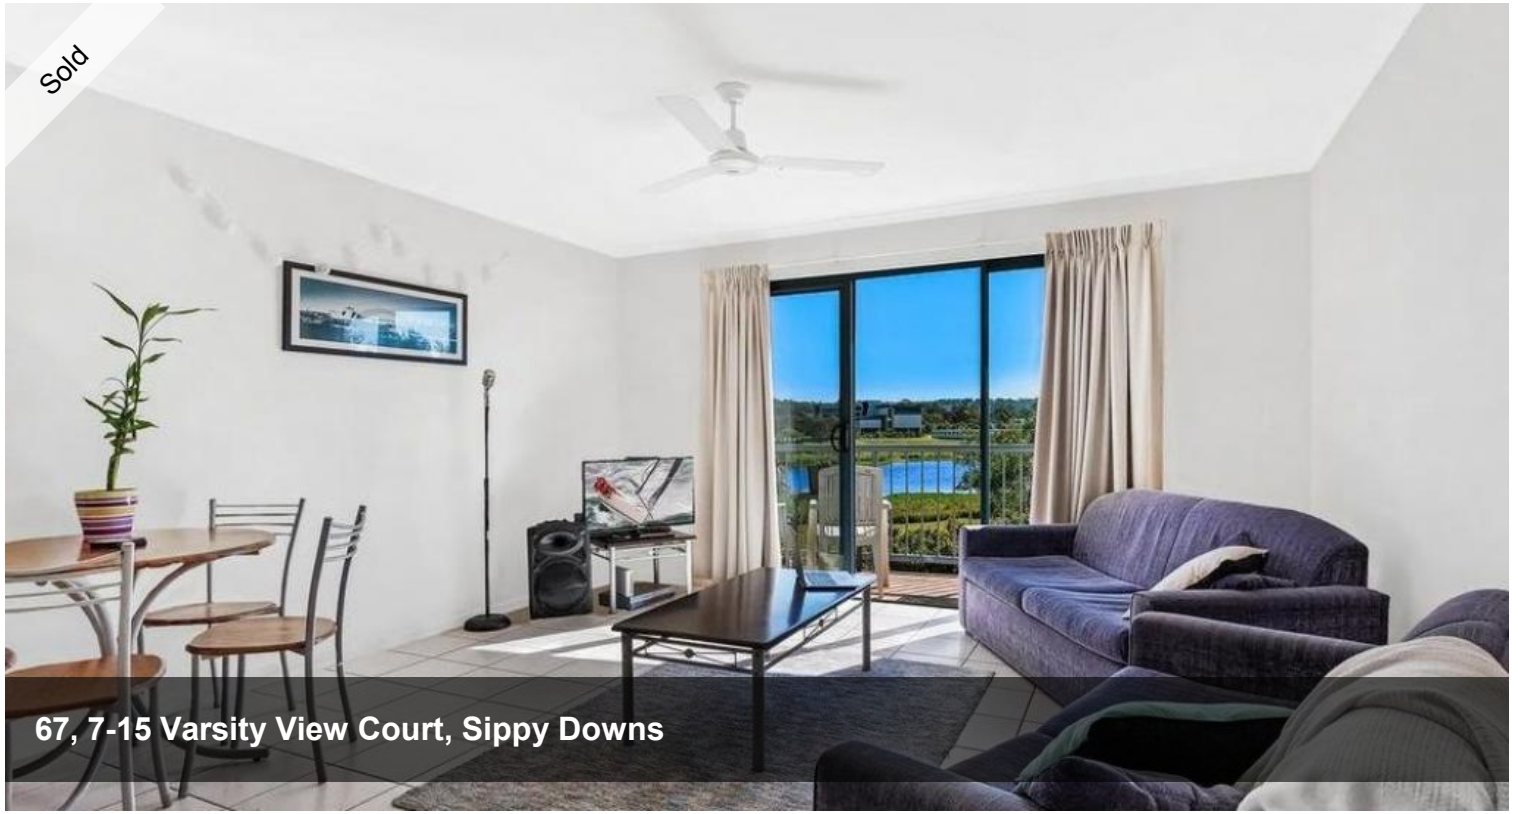

Sold

67, 7-15 Varsity View Court, Sippy Downs

MASSIVE 8.8% NET RETURN

Priced at just \$175,000 and located in the highly sought-after "Uni Central" complex, it is easy to see why this unit is a money-making machine. Offering an unbeatable 8.8% net return on your investment.

The Uni Central complex offers affordable accommodation to our local & out of town University students. Plus many extra benefits including a lap pool, tennis court, basketball court, large indoor common area and several communal BBQ's, with views of the University.

This unit offers:

- > 2 bedroom, 2 bathroom, 2nd level apartment
- > Overlooks the Sunshine Coast University grounds
- > Balcony access of living area
- > Private furnished lockable bedrooms
- > Private ensuite bathroom
- > Each room has its own ceiling fan
- > Shared kitchen in each unit with lockable cupboards
- > Shared laundry in each unit