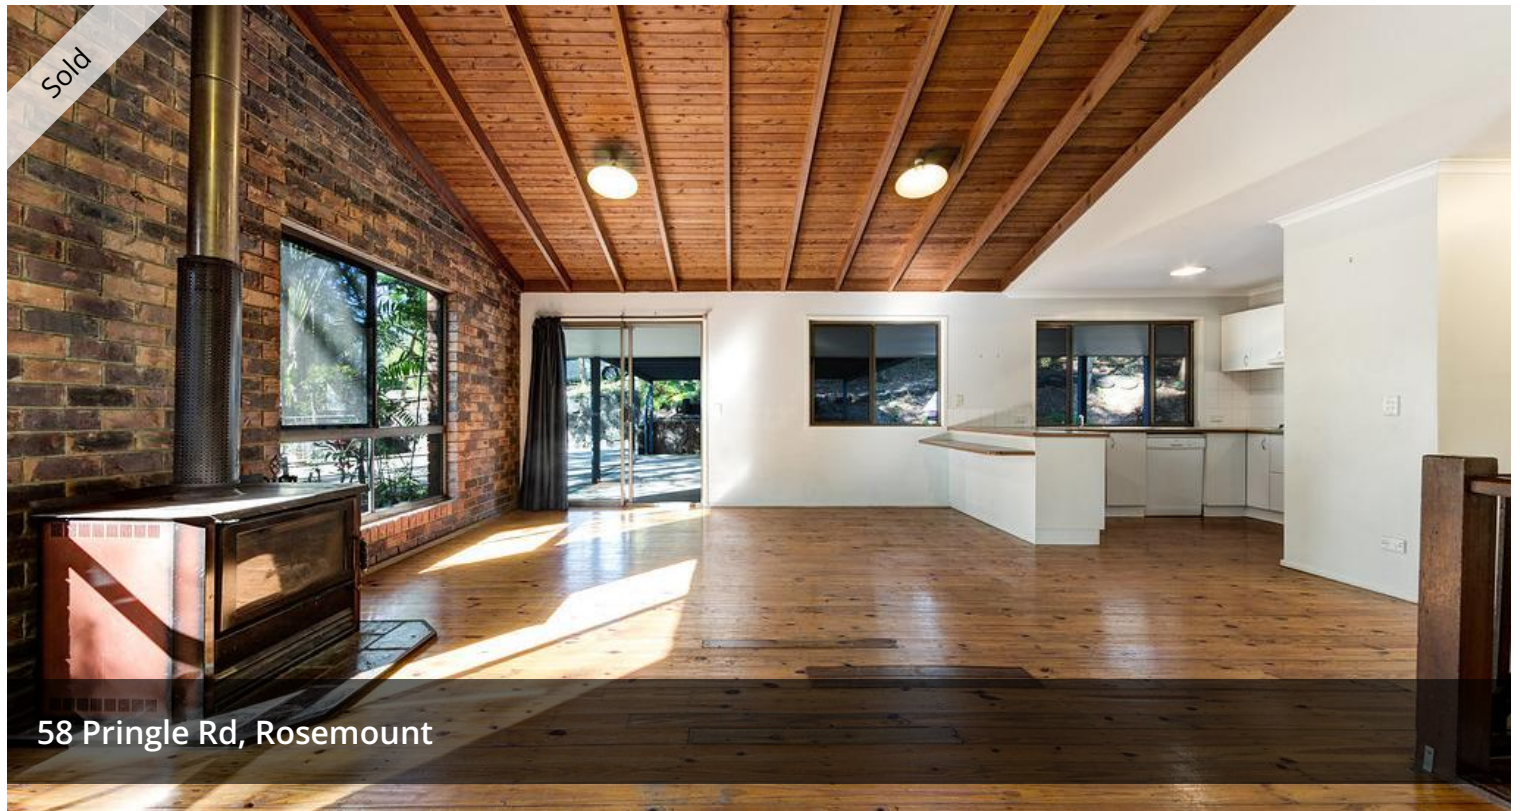

Sold

58 Pringle Rd, Rosemount

COUNTRY LIFESTYLE WITH ALL THE BENEFITS IN BEAUTIFUL ROSEMOUNT

This superb rural retreat offers privacy and seclusion surrounded by a beautiful forested backdrop set on an enormous 1 ¼ acres block. Offering plenty of room to move plus a natural environment to raise a growing family with an abundance native birds and wildlife right in your backyard. Offering the best of both worlds being only 5 minutes to Nambour's CBD and just 10 minutes to Maroochydore's golden beaches. The Sunshine Coasts best schools and sporting facilities all within 4 km. Nambour's vibrant new town centre has seen the rise of the café culture, first class restaurants and new shopping centres. The perfect combination of position and affordability. Ask any local and they'll tell you the same thing, Rosemount is the premier location to live on the Sunshine Coast.

- Designed for semi dual living with downstairs flatette / teenager's retreat
- Secluded and Private 4787m2 block, beautiful forested outlook
- Hardwood polished timber flooring, full length rear balcony
- Close to Schools, shopping centres, sporting facilities and hospitals