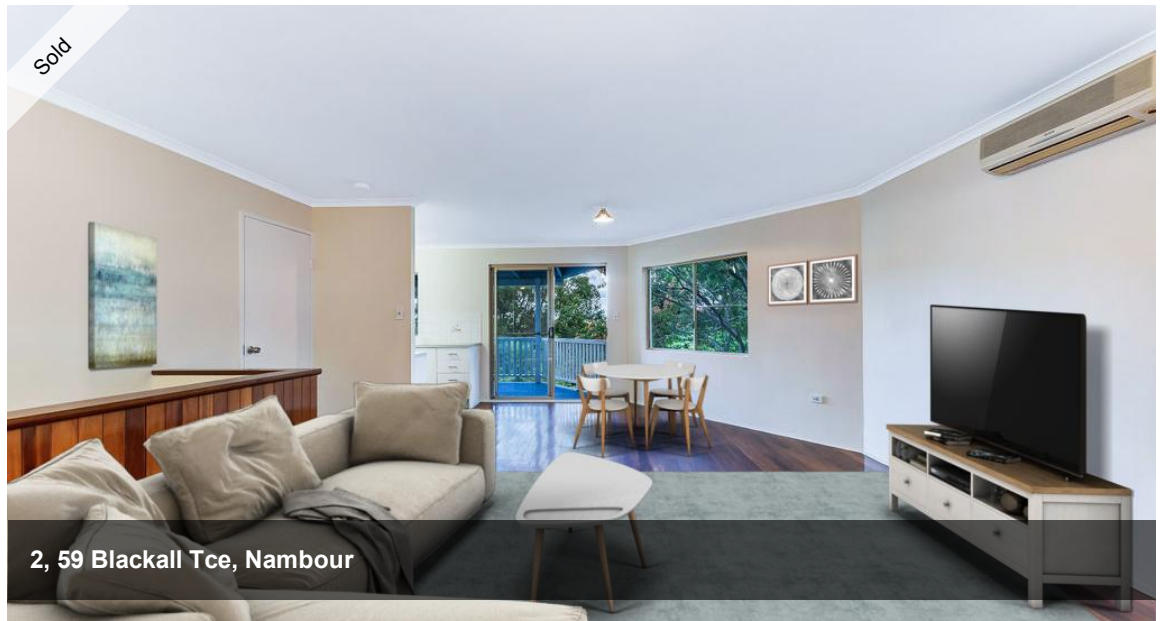

That's an error.

That's all we know.

Sold

2, 59 Blackall Tce, Nambour

SUPERB DUPLEX ON THE SUNSHINE COAST

Investors and first home buyers get in quick. This superb Duplex is the best value rental investment on the Sunshine Coast returning \$375 per week in rental returns. Walking distance to the Nambour private and general Hospitals. Offering superb views across the town centre, elevated position with cool breezes all year round, lockup garage and 2 parking bays, polished timber flooring and dual balconies upstairs and down. Dollar for dollar this is a rock-solid investment opportunity.

Offering:

- Bright and breezy living area with great air flow all year round
- Unique 2 level townhouse duplex walking distance to town centre
- Minutes to new shopping centres, public and private hospitals and schools
- Nambour Olympic pool, parks and sporting facilities all close by
- Full length rear balconies on both levels with superb views
- Polished timber floorboards on top level and timber staircase
- Lock up garage with internal access and air- conditioning
- Low body corporate of \$600 per year (building insurance contribution)