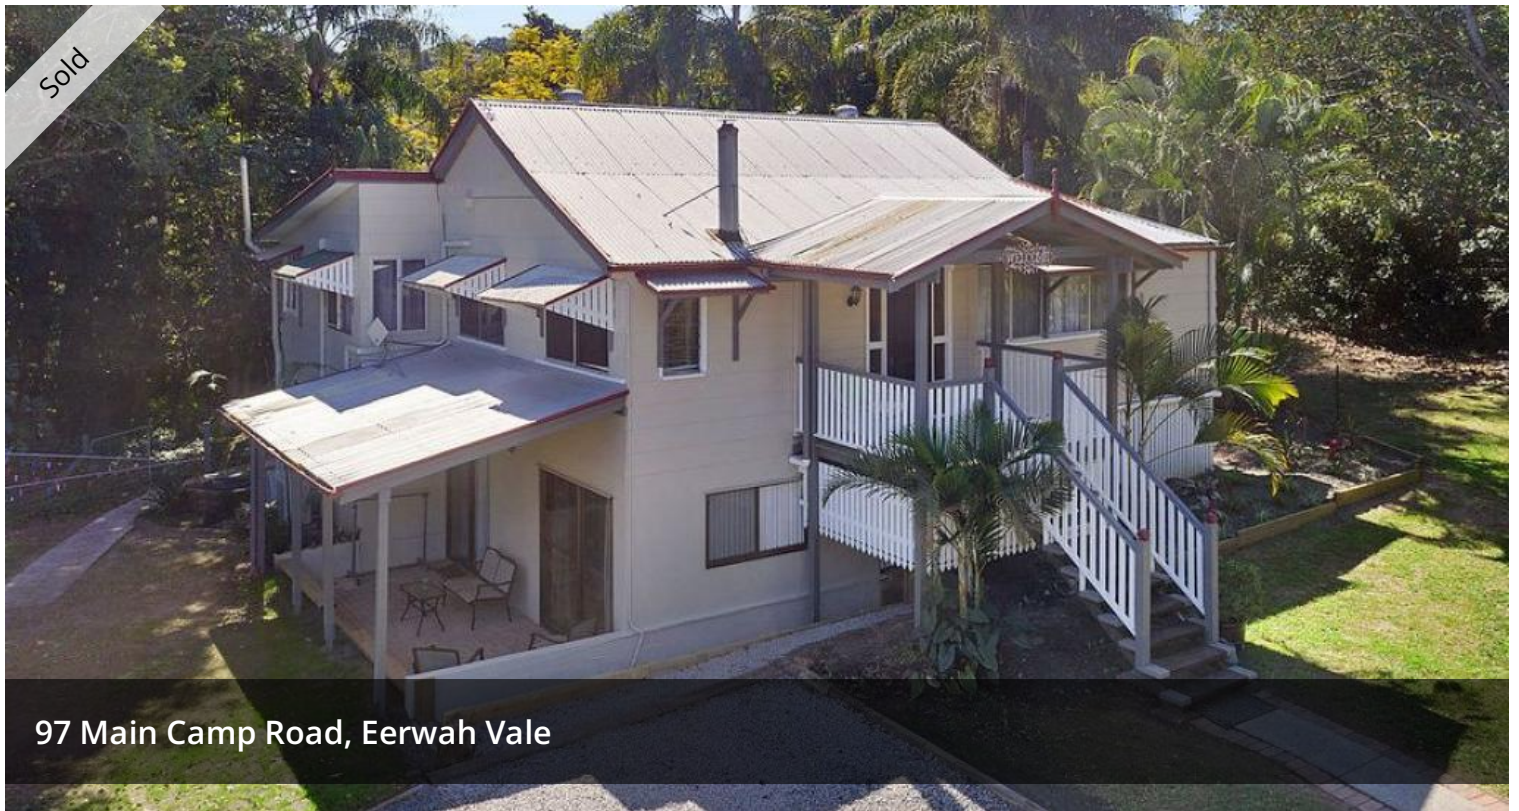

Sold

97 Main Camp Road, Eerwah Vale

### SELLERS RELOCATED - PRICED TO SELL

Sellers circumstances are the property must sell. This character filled Queenslander on a 3,487m2 block is conveniently located less than 4kms to the iconic Eumundi markets and is close to all amenities. With the perfect aspect the home is elevated to capture cooling breezes and a private leafy outlook. Enjoy entertaining on a spacious entertainer's deck that overlooks a child friendly yard or relax on the private front veranda.

- 4 bedrooms, 2 bathrooms including a claw foot bath, 3 car accommodation
- Reverse cycle air throughout + a combustion fireplace
- Generous living area, open plan dining with French doors to deck
- Modern kitchen with tiled splash backs
- Freshly painted interior, High ceilings, polished timber flooring, beautiful VJ walls
- Child friendly fully fenced yard, lots of storage
- Eumundi State School catchment
- Separate studio, ideal for home-based business, artist or value-added income
- Double garage with 3 phase power

🚗 4 🏠 2 🚗 4 📏 3,487 m2

<b>Price</b>	SOLD
<b>Property Type</b>	Residential
<b>Property ID</b>	3532
<b>Land Area</b>	3,487 m2